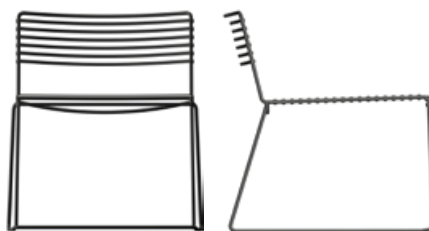

UCCIO low chair

UCCIO low chair

outdoor casual seating
commercial, domestic,
stackable up to eight high
indoor outdoor
steel rod frame zincplated,
powdercoated

lowchair
580W 610D 660H

BARBERA.

CONTACT

Daniel Barbera