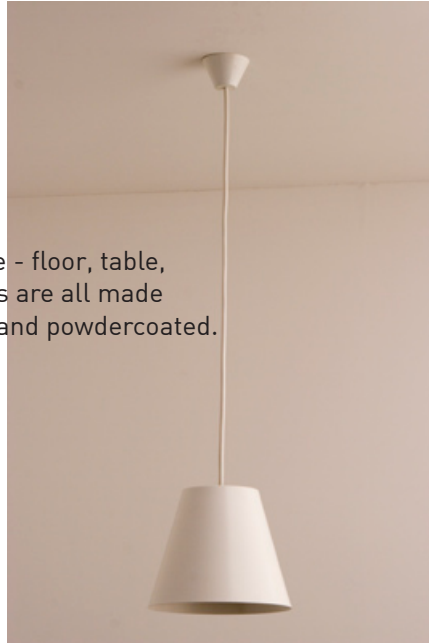

# SHADY lamps

Shady lamp range - floor, table, wall and pendants are all made from spun metal and powdercoated.